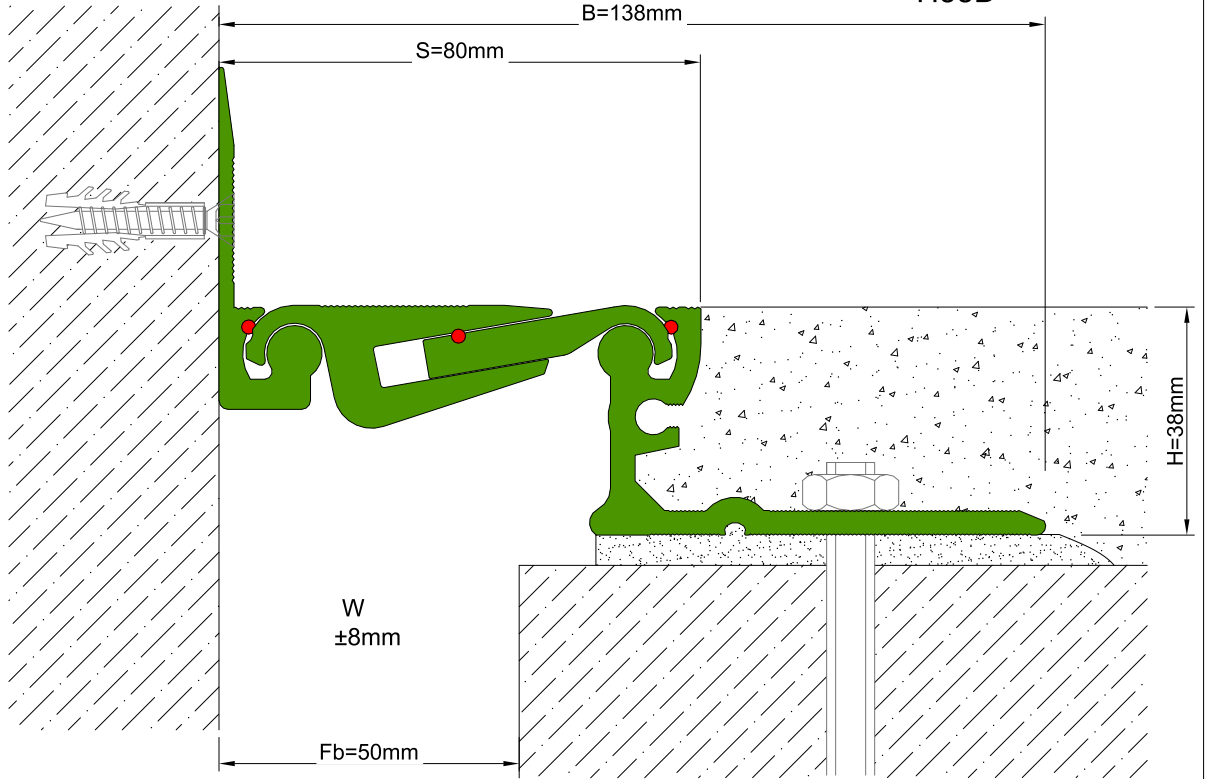

AS A225 profile is particularly designed for areas with heavy vehicle traffic. Pure metal structure characterizes AS A225 as a hardwearing & maintenance free profile. Hinged profile system and freely moving center pieces let the profile to meet displacements in 3 directions. Striated profile surface prevents slipping while the EPDM cords placed between the profiles eliminate metal stroking noise and minimize liquid leakage risk. Quite wide designed punched base frame lets the profile to be installed in an easy, quick and secured way. As pure metal profiles can not function in very narrow gaps, AS A225 – 030 profile with elastomeric gasket is designed and can be applied to gaps up to 25 mm. For surface mounted applications, AS U235 model is recommended. Profiles are delivered factory-assembled.

* Visuals are representative and the profile configuration may differ depending on the characteristics requested.

LOCATION	MODEL	GAP (Fb) mm	HEIGHT (H) MM	OVERALL WIDTH (B) mm	VISIBLE WIDTH (S) mm	MOVEMENT (W) mm	LOAD CAPACITY	STANDARD LENGTH (mt)
Floor to Floor	AS A225-025	25	30 / 38 / 50 / 70	170	55	+10 / -5	25 kN 120 kN	3
	AS A225-035	35	30 / 38 / 50 / 70	183	68	± 5	25 kN 300 kN	3
	AS A225-050	50	30 / 38 / 50 / 70	195	80	± 8	70 kN 300 kN	3
	AS A225-070	70	30 / 38 / 50 / 70	215	100	± 10	70 kN 300 kN	3
	AS A225-100	100	30 / 38 / 50 / 70	245	130	± 14	70 kN 300 kN	3
	AS A225-150	150	65	340	206	± 25	65 kN 300 kN	3

Note: Please ask for different sizes

 AS A225 050
 H38D

 AS A225 050
 H38KD

Profil No Profile Number	AS A225 050	AS A225 050K
Fb (mm)	50	50
H (mm)	yaklaşık approx.	38
W± (mm)	yaklaşık approx.	±8
Renk Color	Alüminyum: Natürel, Fitiller: Siyah Aluminium: Natural, Inserts: Black	
Malzeme Material	Alüminyum, EPDM Kauçuk Aluminium, EPDM Rubber	
Standart Uzunluk Standard Length	3	
Yükleme Kapasitesi Load-Bearing Capacity	70kN 	300kN 