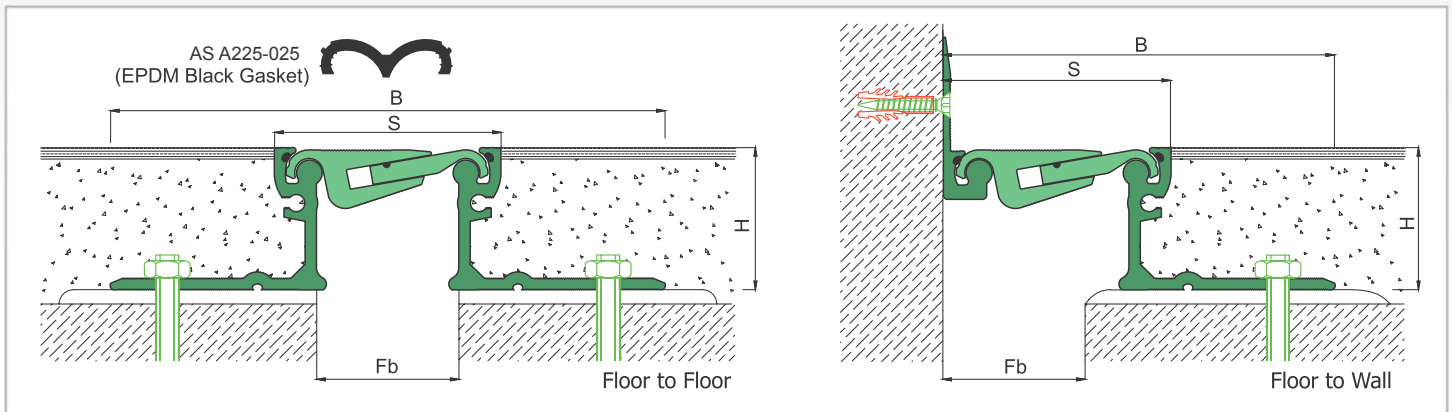

AS A225 profile is particularly designed for areas with heavy vehicle traffic. Pure metal structure characterizes AS A225 as a hardwearing & maintenance free profile. Hinged profile system and freely moving center pieces let the profile to meet displacements in 3 directions. Striated profile surface prevents slipping while the EPDM cords placed between the profiles eliminate metal stroking noise and minimize liquid leakage risk. Quite wide designed punched base frame lets the profile to be installed in an easy, quick and secured way. As pure metal profiles can not function in very narrow gaps, AS A225 – 030 profile with elastomeric gasket is designed and can be applied to gaps up to 25 mm. For surface mounted applications, AS U235 model is recommended. Profiles are delivered factory-assembled.

- Application Areas** : Indoor & Outdoor / Floor
- Ideal for** : Factories, Warehouses, Car Parks, Airports, Shopping Malls, Commercial & Public Buildings etc.
- Material** : Mill Finish Aluminum (Anodizing optional), EPDM Cord; EPDM Gasket (Only AS A225-030)
- Aluminum Alloy** : 6063 AA-USA / EN AW 6063
- Optional Supplies** : Fire Barrier, Waterproof EPDM membrane

* Visuals are representative and the profile configuration may differ depending on the characteristics requested.

LOCATION	MODEL	GAP (Fb) mm	HEIGHT (H) MM	OVERALL WIDTH (B) mm	VISIBLE WIDTH (S) mm	MOVEMENT (W) mm	LOAD CAPACITY	STANDARD LENGTH (mt)
Floor to Floor	AS A225-025	25	30 / 38 / 50 / 70	170	55	+10 / -5	25 kN 120 kN	3
	AS A225-035	35	30 / 38 / 50 / 70	183	68	± 5	25 kN 300 kN	3
	AS A225-050	50	30 / 38 / 50 / 70	195	80	± 8	70 kN 300 kN	3
	AS A225-070	70	30 / 38 / 50 / 70	215	100	± 10	70 kN 300 kN	3
	AS A225-100	100	30 / 38 / 50 / 70	245	130	± 14	70 kN 300 kN	3
	AS A225-150	150	65	340	206	± 25	65 kN 300 kN	3