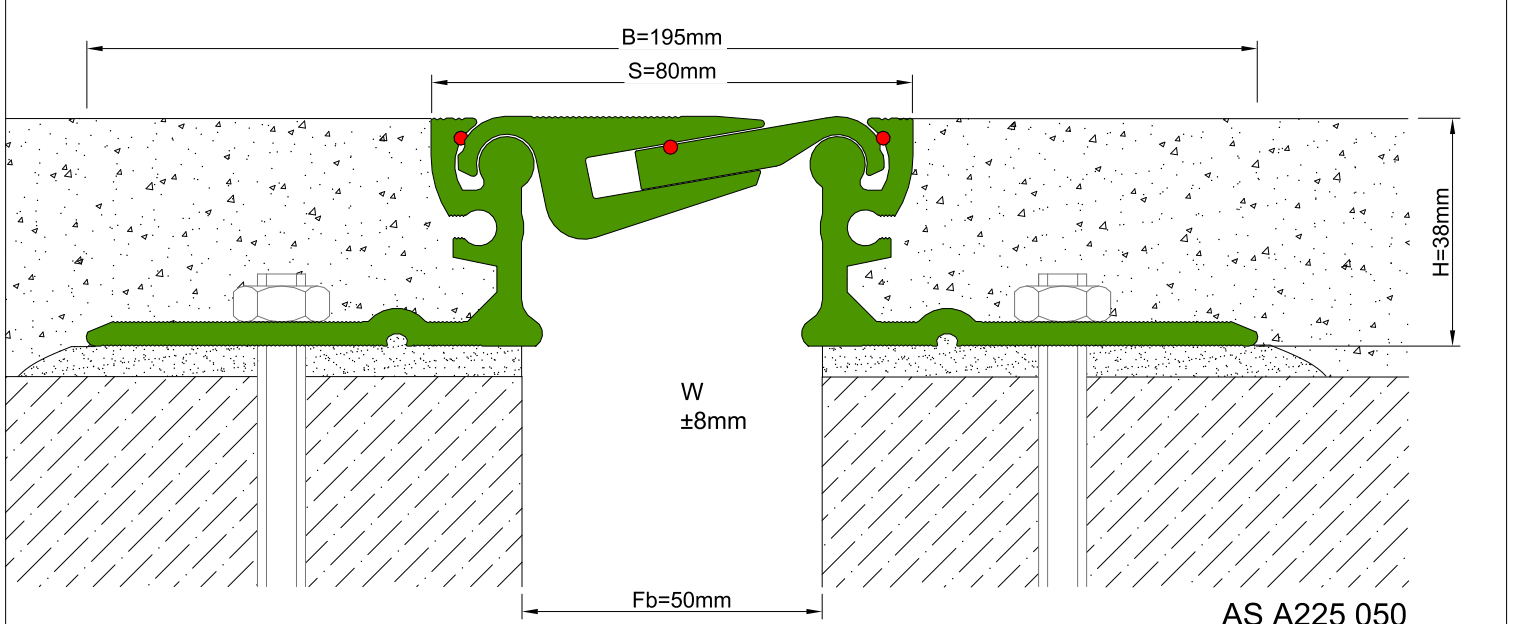

AS A225 profile is particularly designed for areas with heavy vehicle traffic. Pure metal structure characterizes AS A225 as a hardwearing & maintenance free profile. Hinged profile system and freely moving center pieces let the profile to meet displacements in 3 directions. Striated profile surface prevents slipping while the EPDM cords placed between the profiles eliminate metal stroking noise and minimize liquid leakage risk. Quite wide designed punched base frame lets the profile to be installed in an easy, quick and secured way. As pure metal profiles can not function in very narrow gaps, AS A225 – 030 profile with elastomeric gasket is designed and can be applied to gaps up to 25 mm. For surface mounted applications, AS U235 model is recommended. Profiles are delivered factory-assembled.

* Visuals are representative and the profile configuration may differ depending on the characteristics requested.

LOCATION	MODEL	GAP (Fb) mm	HEIGHT (H) MM	OVERALL WIDTH (B) mm	VISIBLE WIDTH (S) mm	MOVEMENT (W) mm	LOAD CAPACITY	STANDARD LENGTH (mt)
Floor to Floor	AS A225-025	25	30 / 38 / 50 / 70	170	55	+10 / -5	25 kN 120 kN	3
	AS A225-035	35	30 / 38 / 50 / 70	183	68	± 5	25 kN 300 kN	3
	AS A225-050	50	30 / 38 / 50 / 70	195	80	± 8	70 kN 300 kN	3
	AS A225-070	70	30 / 38 / 50 / 70	215	100	± 10	70 kN 300 kN	3
	AS A225-100	100	30 / 38 / 50 / 70	245	130	± 14	70 kN 300 kN	3
	AS A225-150	150	65	340	206	± 25	65 kN 300 kN	3

Note: Please ask for different sizes

 AS A225 050
 H38D

 AS A225 050
 H38KD

Profil No Profile Number	AS A225 050	AS A225 050K
Fb (mm)	50	50
H (mm)	yaklaşık approx.	38
W± (mm)	yaklaşık approx.	±8
Renk Color	Alüminyum: Natürel, Fitiller: Siyah Aluminium: Natural, Inserts: Black	
Malzeme Material	Alüminyum, EPDM Kauçuk Aluminium, EPDM Rubber	
Standart Uzunluk Standard Length	3	
Yükleme Kapasitesi Load-Bearing Capacity	70kN 	300kN 