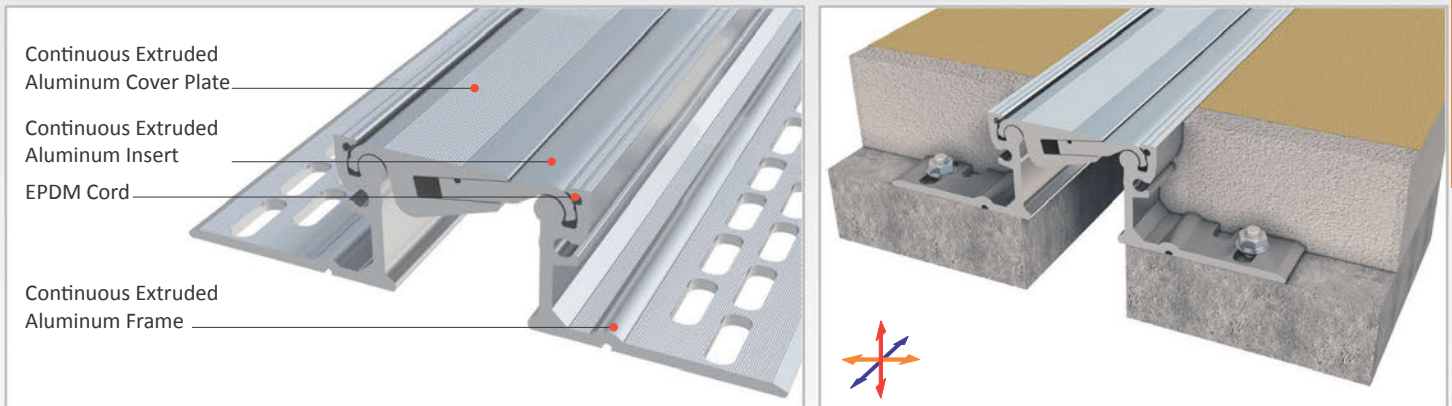

AS A225 profile is particularly designed for areas with heavy vehicle traffic. Pure metal structure characterizes AS A225 as a hardwearing & maintenance free profile. Hinged profile system and freely moving center pieces let the profile to meet displacements in 3 directions. Striated profile surface prevents slipping while the EPDM cords placed between the profiles eliminate metal stroking noise and minimize liquid leakage risk. Quite wide designed punched base frame lets the profile to be installed in an easy, quick and secured way. As pure metal profiles can not function in very narrow gaps, AS A225 – 030 profile with elastomeric gasket is designed and can be applied to gaps up to 25 mm. For surface mounted applications, AS U235 model is recommended. Profiles are delivered factory-assembled.

- Application Areas** : Indoor & Outdoor / Floor
- Ideal for** : Factories, Warehouses, Car Parks, Airports, Shopping Malls, Commercial & Public Buildings etc.
- Material** : Mill Finish Aluminum (Anodizing optional), EPDM Cord; EPDM Gasket (Only AS A225-030)
- Aluminum Alloy** : 6063 AA-USA / EN AW 6063
- Optional Supplies** : Fire Barrier, Waterproof EPDM membrane

* Visuals are representative and the profile configuration may differ depending on the characteristics requested.

LOCATION	MODEL	GAP (Fb) mm	HEIGHT (H) MM	OVERALL WIDTH (B) mm	VISIBLE WIDTH (S) mm	MOVEMENT (W) mm	LOAD CAPACITY	STANDARD LENGTH (mt)
Floor to Floor	AS A225-025	25	30 / 38 / 50 / 70	170	55	+10 / -5	25 kN 120 kN	3
	AS A225-035	35	30 / 38 / 50 / 70	183	68	± 5	25 kN 300 kN	3
	AS A225-050	50	30 / 38 / 50 / 70	195	80	± 8	70 kN 300 kN	3
	AS A225-070	70	30 / 38 / 50 / 70	215	100	± 10	70 kN 300 kN	3
	AS A225-100	100	30 / 38 / 50 / 70	245	130	± 14	70 kN 300 kN	3
	AS A225-150	150	65	340	206	± 25	65 kN 300 kN	3